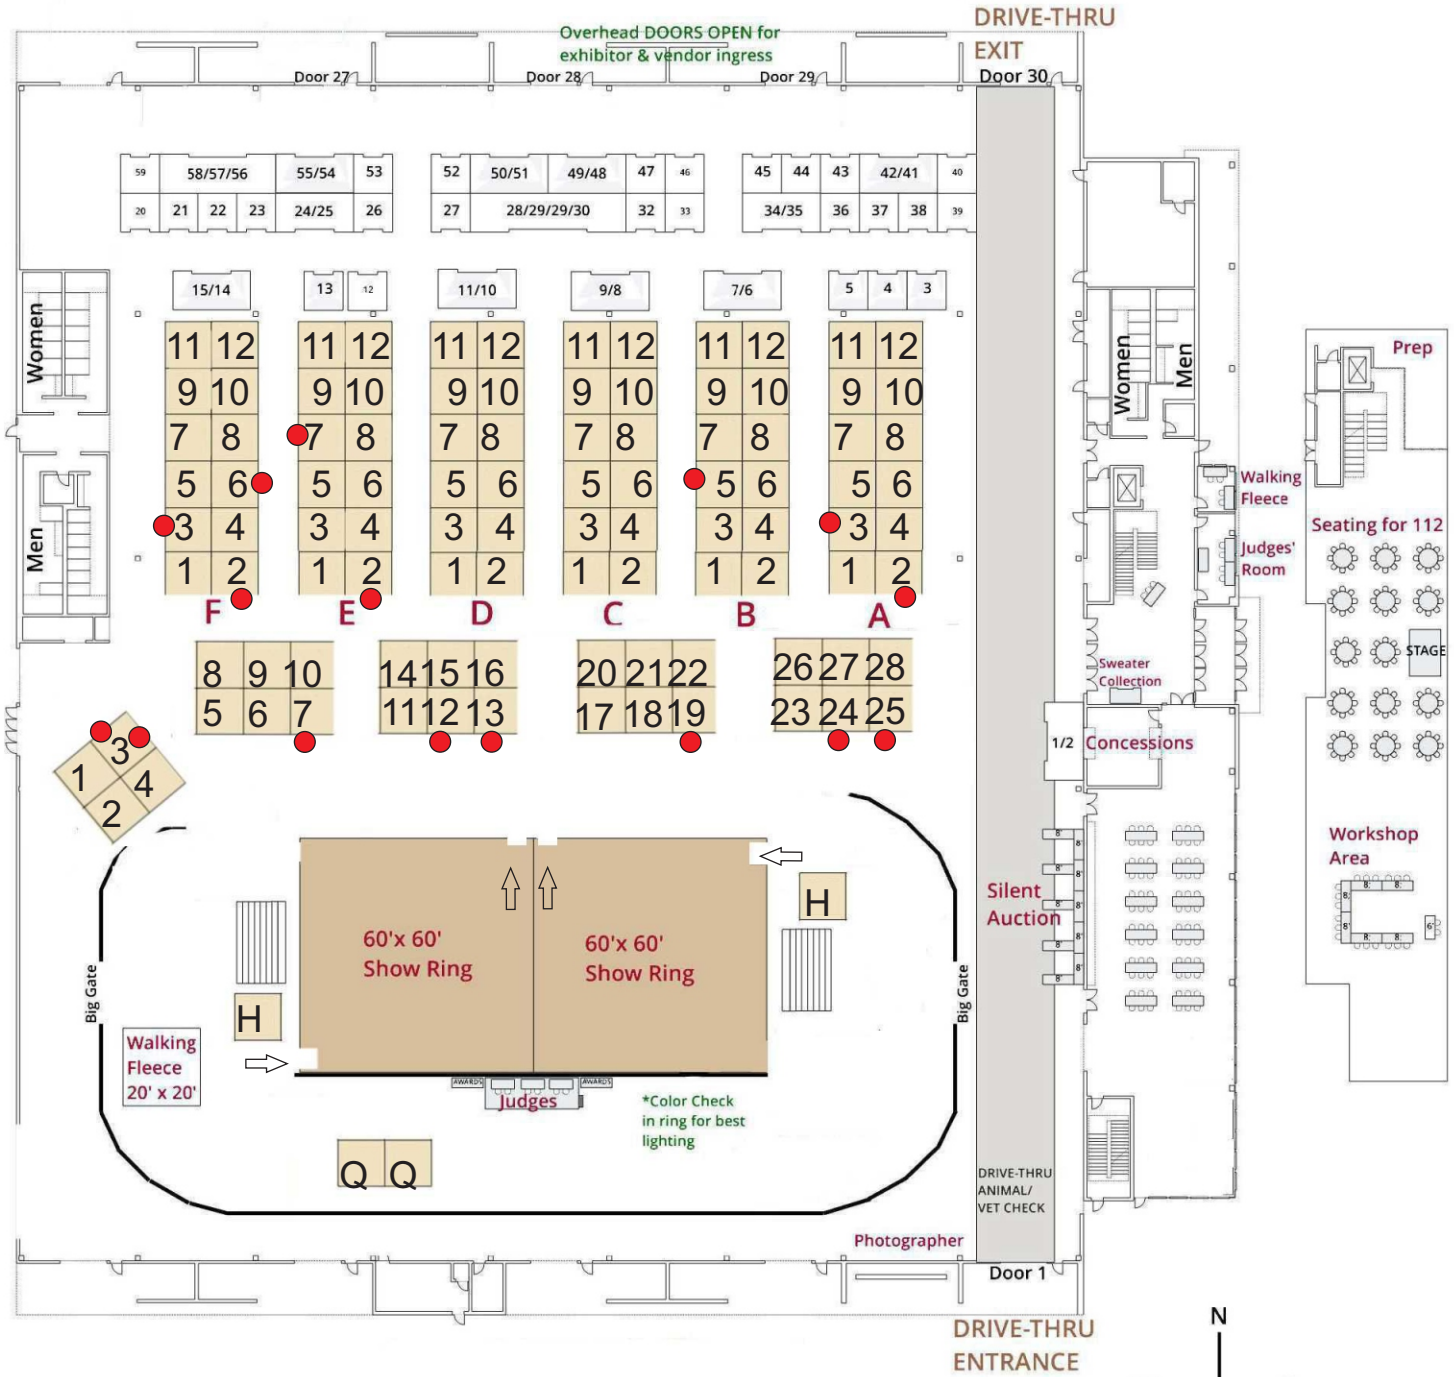

Vehicle & Trailer Parking  
in designated areas in North lot

**2025 WI Alpaca & Fiber Fest &  
Great Midwest Alpaca Festival**  
4.26 - 4.27  
4.25 - Load-In  
4.24 - Set up

20 Feet

# 2025 Stall Assignments

Farm Name	Total	Display	Stall	Stall	Stall	Stall	Stall	Stall
Alpacas Goats and Dreams	2	No	B8	B10				
Apulanda Alpacas	2	No	D10	D12				
Blue Ridge Alpaca Ranch,LLC	4	Yes	B5	B7	B9	B11		
Camelot Alpacas	2	Yes	E1	E2				
Cedar & Sage Alpacas	4	No	C1	C2	C3	C4		
Elderwood Farms	3	No	D7	D9	D11			
Five Daughters Farm	1	No	A10					
Fleur de Lys Alpacas	3	Yes	E7	E9	E11			
Greenbriar Farm	4	No	17	18	19	20	21	22
Happy Hummers Alpacas	1	No	15					
Hasselbring's Harmony Ranch	4	Yes	F6	F8	F10	F12		
Irish Meadows Alpaca Farm	5	No	E4	E6	E8	E10	E12	
Joyful Journey Alpacas, LLC	2	No	B1	B2				
LondonDairy Alpacas	3	No	1	2	3	4		
Majestic Meadows Alpacas	5	Yes	23	24	25	26	27	
Natty West Alpacas	4	No	C6	C8	C10	C12		
North Kountry Alpacas	2	No	A6	A8				
Oak Crest Alpaca Farm	3	Yes	A1	A2	A4			
Plumeria Alpaca Ranch	2	No	E3	E5				
RaDar Farms LLC	1	No	A12					
Red Gate Alpaca Farm	4	Yes	F3	F5	F7	F9		
Road Runner Rascals Alpaca Ranch	5	Yes	A3	A5	A7	A9	A11	
Shillcox Shamrock Lines Alpaca Far	2	Yes	11	12				
Skyfiber Ranch LLC	4	Yes	C5	C7	C9	C11		
Sugar Pike Alpacas	3	Yes	D1	D3	D5			
Sugarland Alpaca Ranch	4	Yes	D2	D4	D6	D8		
Tiskilwa Farms Alpacas LLC	6	Yes	5	6	7	8	9	10
Token Creek Alpacas LLC	2	Yes	13	16				
Triple T Alpaca	2	No	B4	B6				
Whistling Pines Ranch	3	Yes	F1	F2	F4			